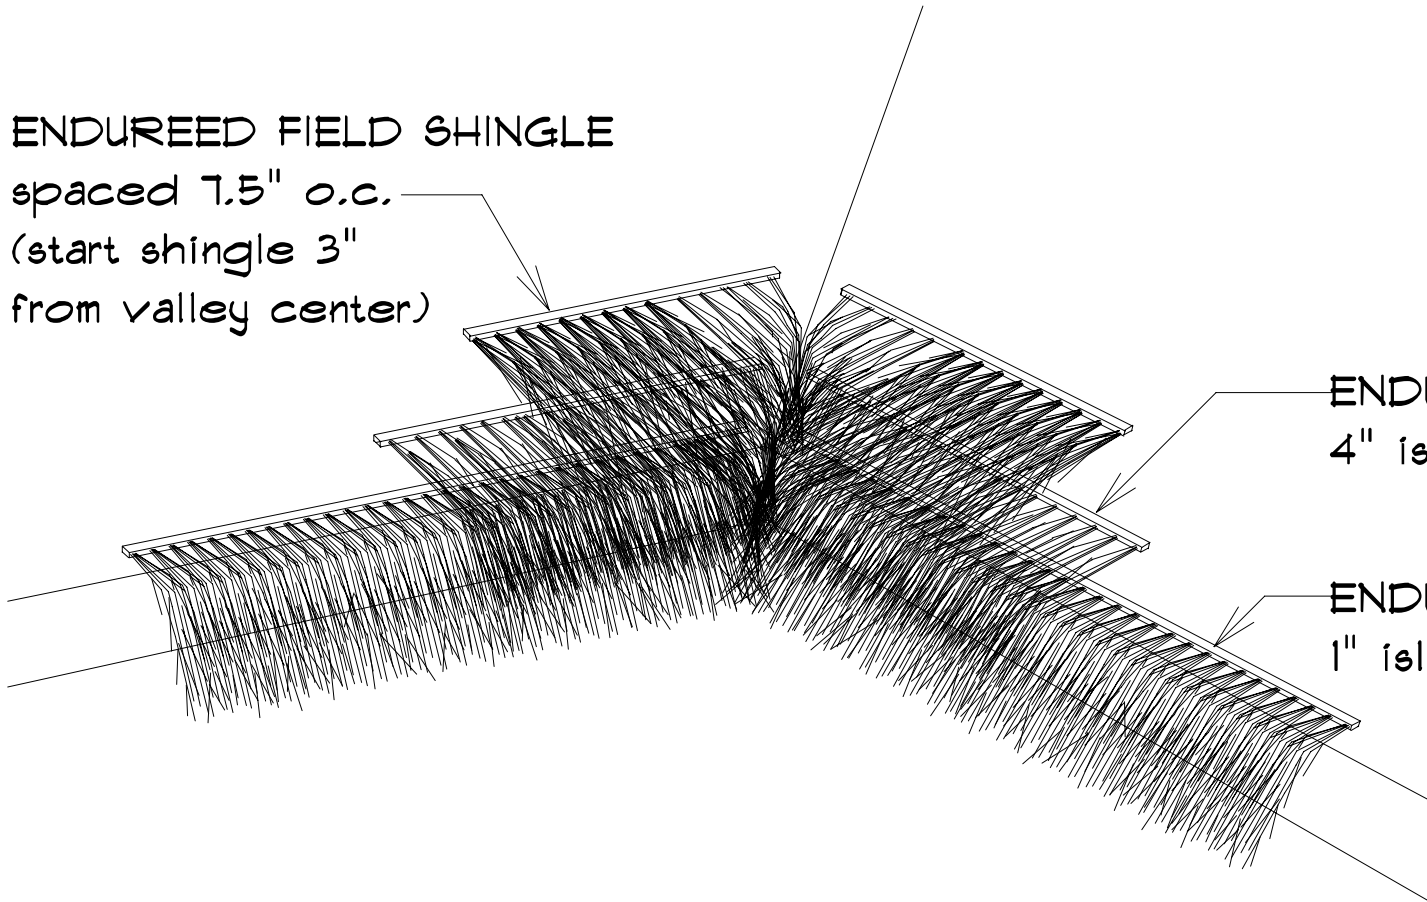

ENDUREED FIELD SHINGLE  
spaced 7.5" o.c.  
(start shingle 3"  
from valley center)

ENDUREED  
4" island eave shingle

ENDUREED  
1" island eave shingle

## DOMINICA - VALLEY INSTALLATION DETAIL

SCALE:

N.T.S.