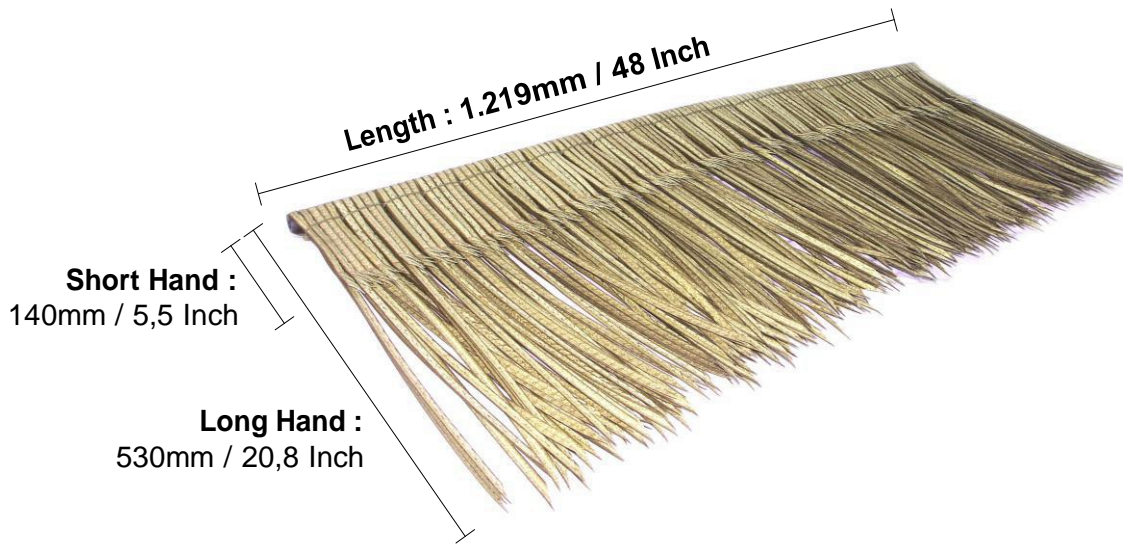

VIRO®thatch

100% recyclable synthetic thatch

Viro Thatch Palm - Java Eave/Ridge Panel (L)